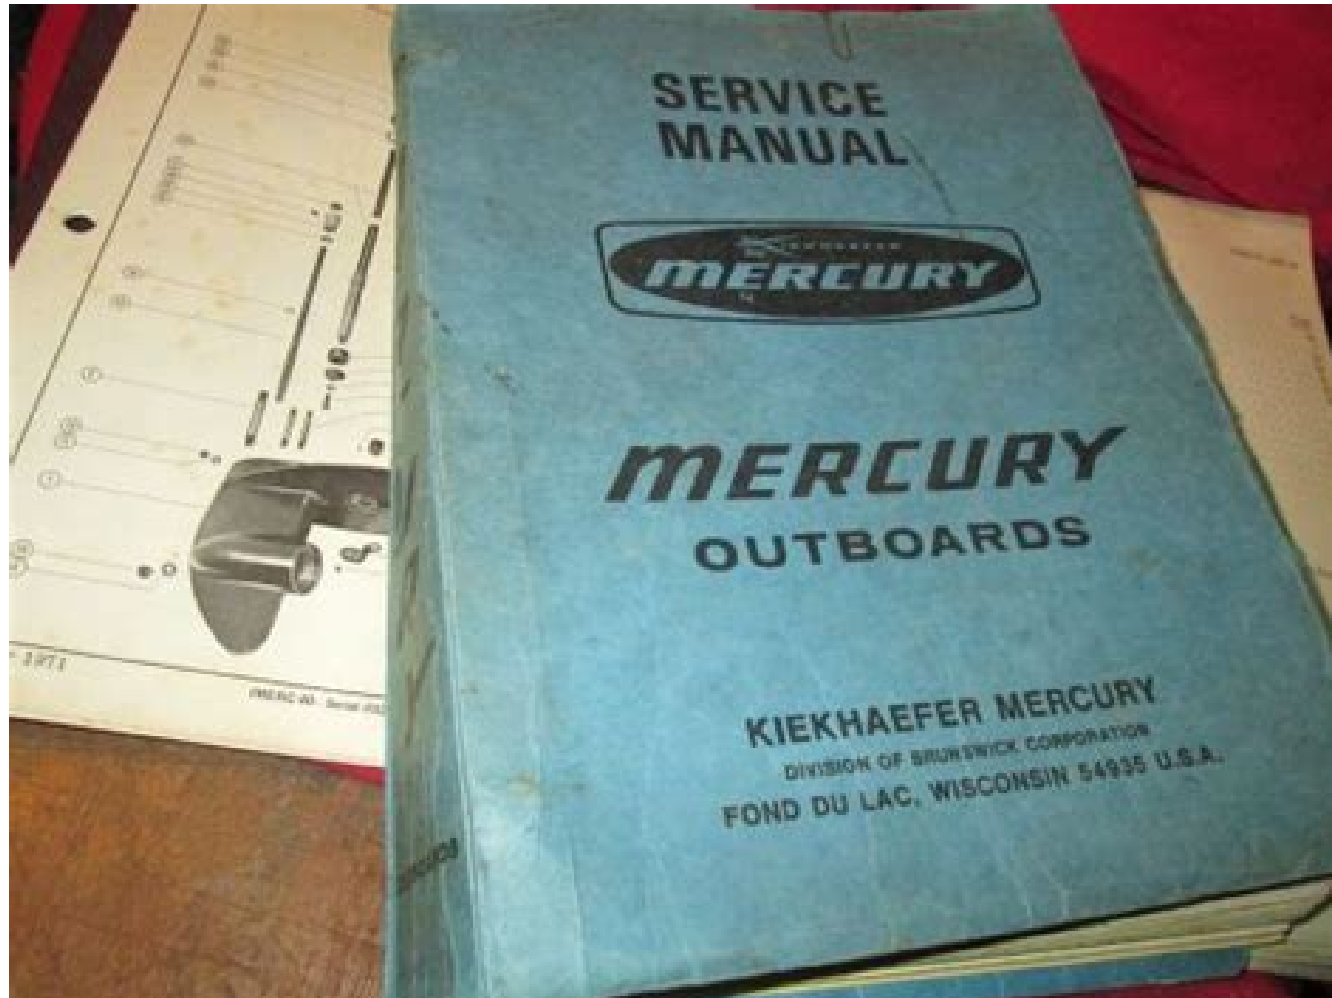

Please check the box below to proceed.

I'm not a robot

reCAPTCHA
[Privacy](#) - [Terms](#)

Table of Contents

Vintage 1972 Mercury Outboards 200 110 75 40 Owners Operators Manual Ebook {Mother reads a book to her son and kisses him lying on the floor near the Xmas tree on Christmas day.HD

Why do we use it?

Vintage 1972 Mercury Outboards 200 110 75 40 Owners Operators Manual Ebook Washington brilliantly finds splendor during the each day; adore for food stuff, house and one another and finally, what genuinely tends to make a family members. You can tumble in love with every single character over and over. â€œ

Where does it come from?

Vintage 1972 Mercury Outboards 200 110 75 40 Owners Operators Manual Ebook #nora sakavic #new book #new book release #all for the game #aftg #the foxhole court docket #tfc #employing All of this hashtags that can help distribute the information #elysium #I want to read it but College is kicking my ass